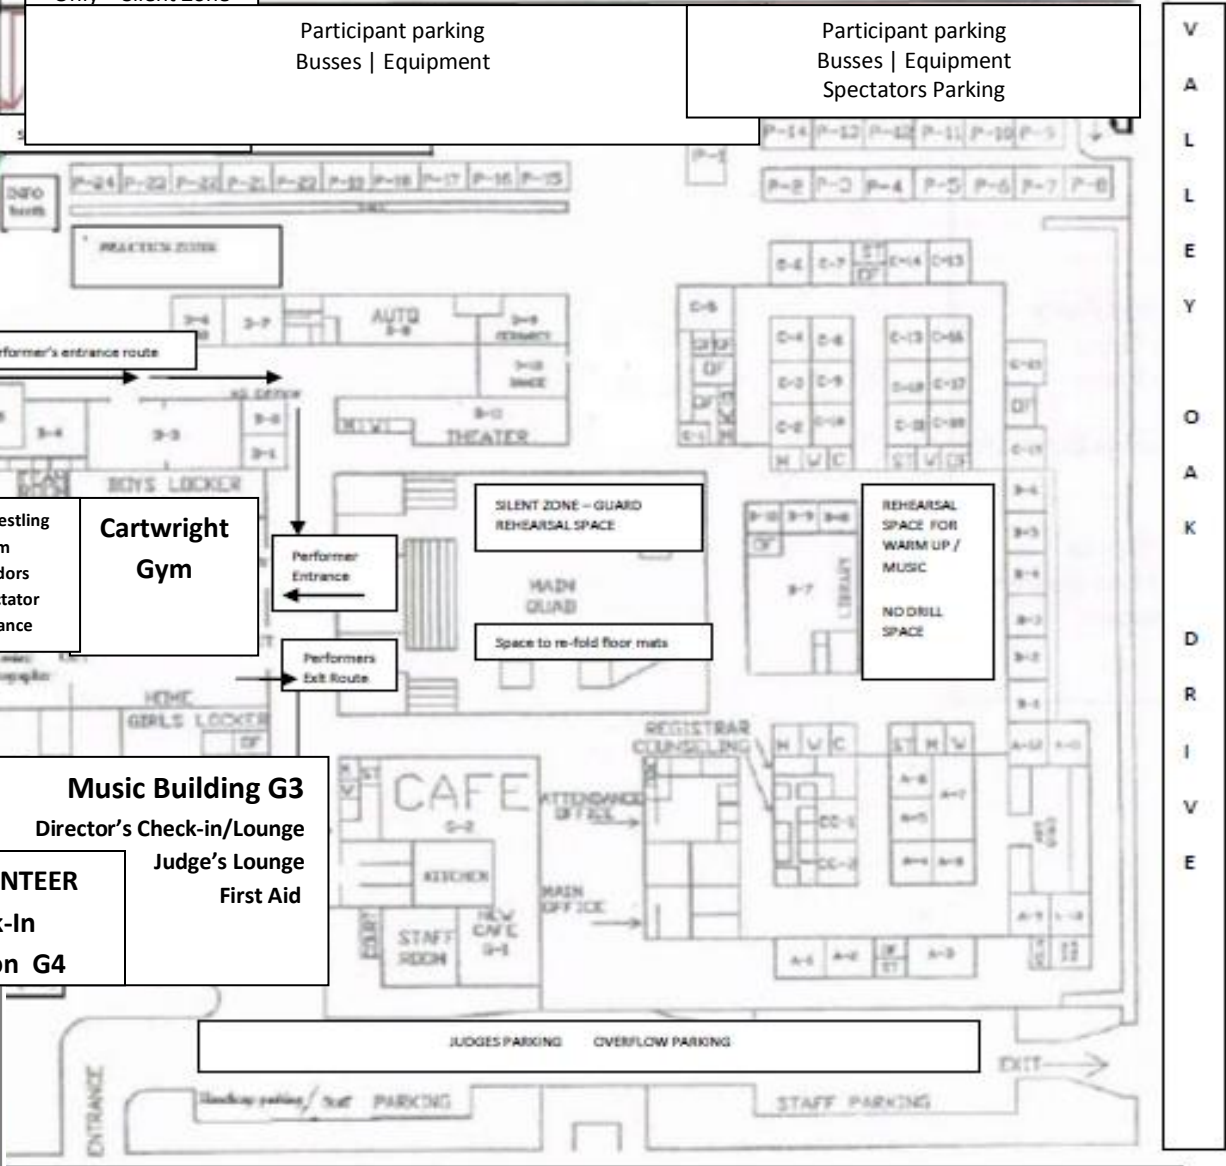

Elk Grove High School Map Layout

Stadium
Drum Major Competition

Racquetball Court
 Color Guard and
 Drum Major
 Rehearsal Space
 Only – Silent Zone

Tennis courts rehearsals for percussion and
 color guard

Spectators Parking

Drum Major Zone
 Drum Major
 Parking

Participant parking
 Busses | Equipment

Participant parking
 Busses | Equipment
 Spectators Parking

Basketball Black Top – Lots of space
 Percussion & Guard Rehearsal Area
 Electricity available for sound equipment

South Gym
 Warm-up

Wrestling
 Room
 Vendors
 Spectator
 Entrance

**Cartwright
 Gym**

SILENT ZONE – GUARD
 REHEARSAL SPACE

REHEARSAL SPACE FOR
 WARM UP /
 MUSIC
 NO DRILL
 SPACE

Music Building G3
 Director's Check-in/Lounge
 Judge's Lounge
 First Aid

**VOLUNTEER
 Check-In
 Station G4**

Space to re-fold floor mats

V
A
L
L
E
Y

O
A
K

D
R
I
V
E

ELK GROVE – FLORIN ROAD

Elk Grove High School Herd Winter Review Competition

Color Guard Percussion Drum Major Competition